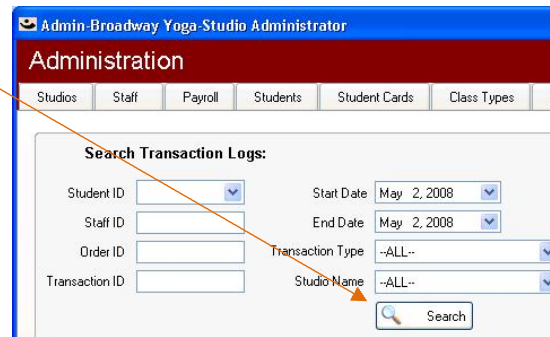

The log will now be generated. This log was generated to track logins for one staff member. The following parameters were used *Staff ID 33; Start Date Feb. 2, 2008; End Date May 2, 2008; Transaction Type USER_LOGIN; Studio Name --ALL--*

Transaction Details
Login Studio:355,Broadway Yoga

Transaction ID	Transaction Type	Date	Staff ID	Studio ID	Student	Order ID	Total	Transaction Details
4849	USER_LOGIN	Apr 10, 2008 11:10:21 AM	33	355			0	33,Hillary Snow
4950	USER_LOGIN	Apr 11, 2008 12:47:55 PM	33	355			0	33,Hillary Snow
5051	USER_LOGIN	Apr 11, 2008 01:05:58 PM	33	355			0	33,Hillary Snow
5152	USER_LOGIN	Apr 14, 2008 09:12:21 AM	33	355			0	33,Hillary Snow
5253	USER_LOGIN	Apr 14, 2008 10:51:24 AM	33	355			0	33,Hillary Snow
5455	USER_LOGIN	Apr 15, 2008 10:03:27 PM	33	355			0	33,Hillary Snow
5556	USER_LOGIN	Apr 15, 2008 10:12:11 PM	33	355			0	33,Hillary Snow
5657	USER_LOGIN	Apr 15, 2008 10:14:13 PM	33	355			0	33,Hillary Snow
5758	USER_LOGIN	Apr 15, 2008 11:16:26 PM	33	355			0	33,Hillary Snow
5859	USER_LOGIN	Apr 16, 2008 09:54:58 PM	33	355			0	33,Hillary Snow
5960	USER_LOGIN	Apr 17, 2008 08:53:23 AM	33	355			0	33,Hillary Snow
6061	USER_LOGIN	Apr 17, 2008 09:09:08 AM	33	355			0	33,Hillary Snow
6162	USER_LOGIN	Apr 17, 2008 11:10:19 AM	33	355			0	33,Hillary Snow