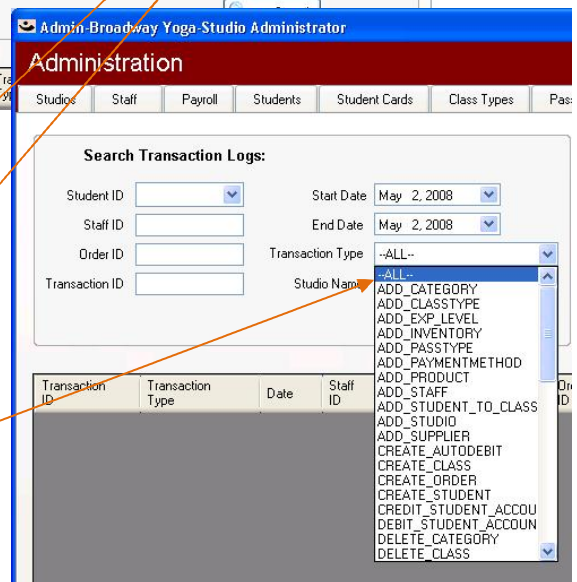

# Tutorial 21: Using the Transaction Log

This tutorial explains how to view logs for most of the transactions that can be done in PranaStudio. Once you enter the type of search you want and specify start and end dates, PranaStudio will produce a comprehensive log. Transaction logs are used primarily for troubleshooting problems that may be experienced while learning to work with PranaStudio. Transaction logs can only be viewed on screen.

*Student ID* You may enter the student’s number or choose from the drop-down menu. Staff ID numbers also appear in this menu as staff are also recognized as students.

*Staff ID* You may enter the staff’s number. These numbers can be found in the drop-down menu of *Student ID*.

*Order ID* You may enter this.

*Transaction ID* You may enter this.

*Start Date* The log will begin on the date set here.

Enter the date or use the drop-down menu. Today’s date is the default.

*End Date* The log will end on the date set here.

Enter the date or use the drop-down menu. Today’s date is the default.

*Transaction Type* Choose the type of transaction for the log or leave as the default, *--All--*

*Studio Name* Choose from the drop-down menu or leave as the default, *--All--*